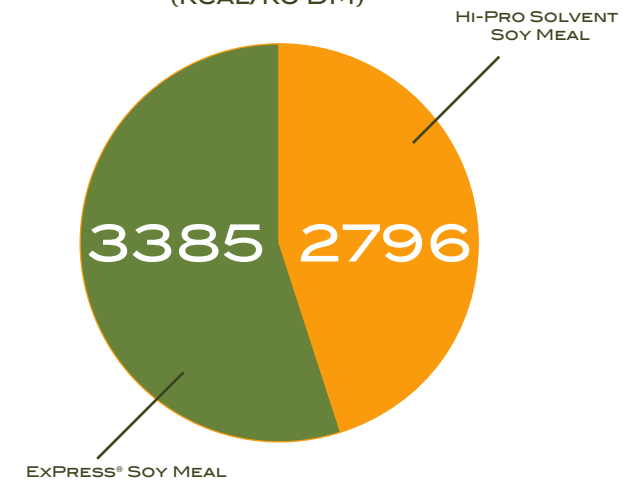

*EXPRESS® SOY MEAL (GREEN)
*SOLVENT EXTRACTED SOY MEAL (ORANGE)

AMINO ACID DIGESTIBILITY (%)

TRUE METABOLIZABLE ENERGY IN POULTRY DIETS (KCAL/KG DM)

©2021 Insta-Pro International® | Grimes, Iowa
USA: 800-383-4524 INT'L: +1 515-254-1260
www.insta-pro.com