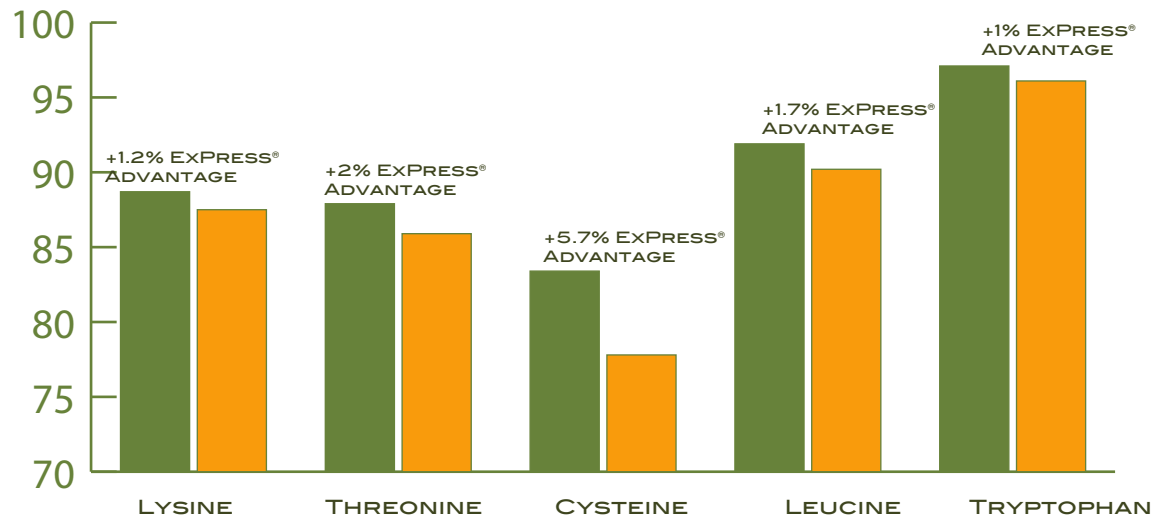

POULTRY

EXPRESS® SOY MEAL

INSTA-PRO INTERNATIONAL:
NURTURING EVERY BIT OF GOOD

USA built, precision-crafted equipment
engineered for minimal down time and
decades of use.

BENEFITS

- 92% Digestible amino acid
- XYZ Higher dry matter = more nutrients
- XYZ More metabolizable energy
- Eliminate added fat & oil in diet

*EXPRESS® SOY MEAL (GREEN)
*SOLVENT EXTRACTED SOY MEAL (ORANGE)

AMINO ACID DIGESTIBILITY (%)

TRUE METABOLIZABLE ENERGY IN POULTRY DIETS (KCAL/KG DM)

©2021 Insta-Pro International® | Grimes, Iowa
USA: 800-383-4524 INT'L: +1 515-254-1260
www.insta-pro.com